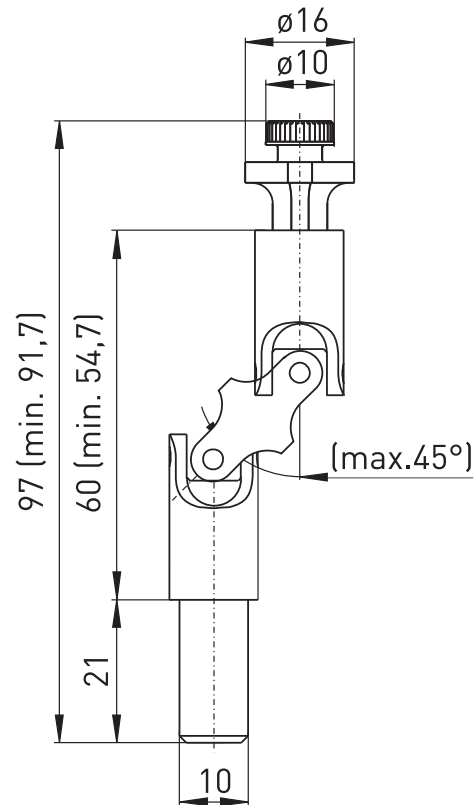

Accessories for hinge switches

Universal joint K2

Material no.: 1169834 (material no. old: 01.08.0145)

Product features

- Suitable for ES 98 SB-10mm, Ex 98 SB-10mm and Ex 355 V10S
- Factory-mounted pins
- Suitable only in connection with hinges F and L

Dimensions

Errors and omissions excepted.