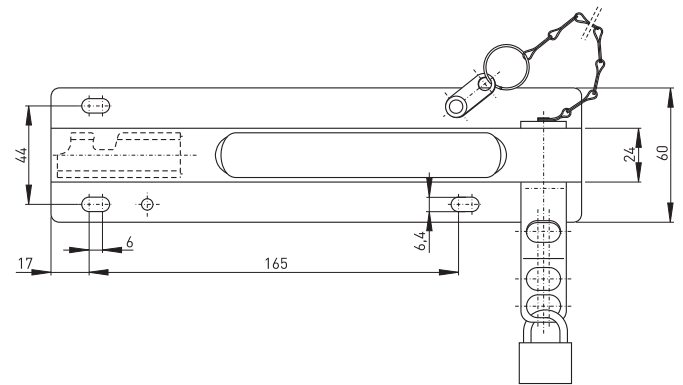

Accessories for Ex AZM 415 / Ex AZP 415

Lockout tag SZ 415-B4pS

Material no.: 1181419 (material no. old: 01.08.0275)

Product features

- For actuator AZM 415-B4pS
- To prevent inadvertent closing, e. g. during maintenance by preventing actuation of the switch
- With chain to fix on actuator, length of chain 500 mm

Dimensions

Errors and omissions excepted.