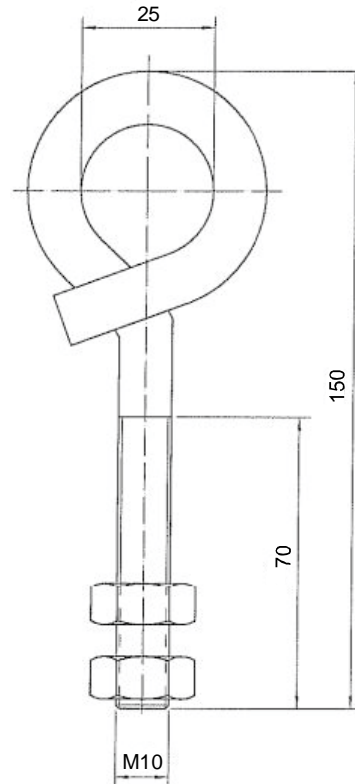

Accessories for emergency pull-wire switches Eye bolt open M10 x 150 with 2 nuts Material no.: 1461640

Product features

- Type 18E
- Galvanized steel
- 2 hexagon nuts are provided

Dimensions

Errors and omissions excepted.