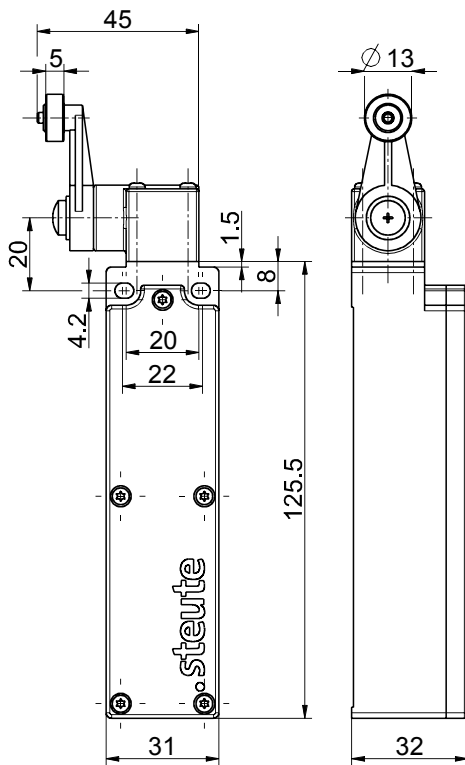

Wireless position switch sWave.NET® RF 96 D/90° SW917-NET Material number: 1484353

Features/Options:

- sWave.NET® wireless technology
- Cable-free - with cost savings for installation and maintenance
- Configurable online via wireless interface
- Simple operation and integration in existing ERP systems via Sensor Bridge
- High scalability - up to several hundred sensors in one application

- Battery life approx. 10 years
- Actuator: Rocking lever D
- Lever angle adjustable in 10° steps
- Wear-resistant plastic roller
- Actuator can be repositioned by 4 x 90°

Notes

- With metal roller available on request
- The battery must be ordered separately

Dimensions

Technical data

Applied standards	EN 60947-5-1, EN 61000-6-2, EN 61000-6-3, EN 61000-4-2, EN 301 489-1, EN 301 489-3, EN 300 220-1, EN 300 220-2
Enclosure	thermoplastic, glass-fibre reinforced, impact resistant, self-extinguishing UL 94 V-0
Tightening torque	M4 enclosure mounting screws: max 1.2 Nm M2.5 cover screws: approx. 0.45 Nm
Degree of protection	IP 67 to IEC/EN 60529
Protocol	sWave.NET®
Frequency	917 MHz (Brazil)
Transmission power	< 25 mW
Data rate	66 kbps
Channel bandwidth	550 kHz
Voltage supply	lithium battery Tadiran TL-5920 (replaceable), alternatively SL-2770
System	Li/SOCl ₂
Nominal voltage	3.6 V
Nominal capacity	8.5 Ah
Alternatively:	
Voltage supply	lithium battery Tadiran SL-2770 (replaceable)
System	Li/SOCl ₂